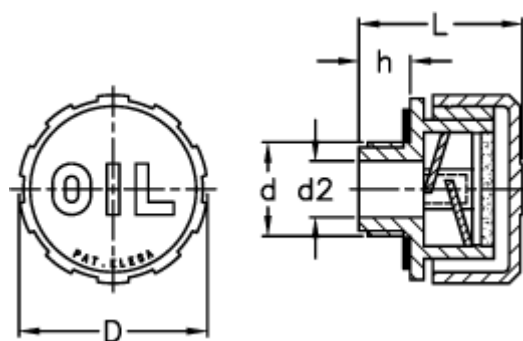

Data Sheet

Article number: 2311054322

Description: E+G Breather plug
SFP.40-1+F FOAM

Measures

D = 42
d = G 1
d2 = 23
h = 11.5
L = 36.5